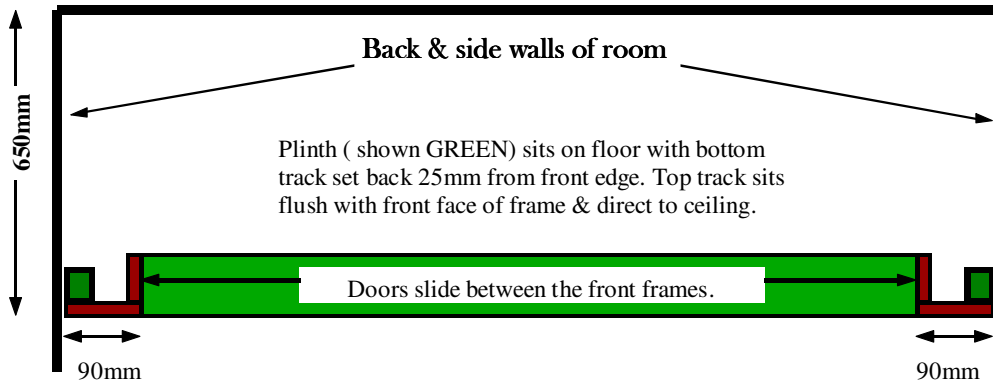

Superglide Wardrobes

**Front Frame detail; Plan View.
Wall to Wall situation.**

Wall to End Panel situation. Shown Right Hand.

Sloping Ceiling Solutions with a facing panel.

The front frame / end panel & Sloping ceiling packs, all shown above provide sensible solutions to building a wardrobe. Top is shown our Front Frame Pack, it is available in many of the door frame colours, provides a framework around the doors which enhances the general appearance and most of all dispenses with the business of cutting skirting board. The other two shown here are really variations on a theme.