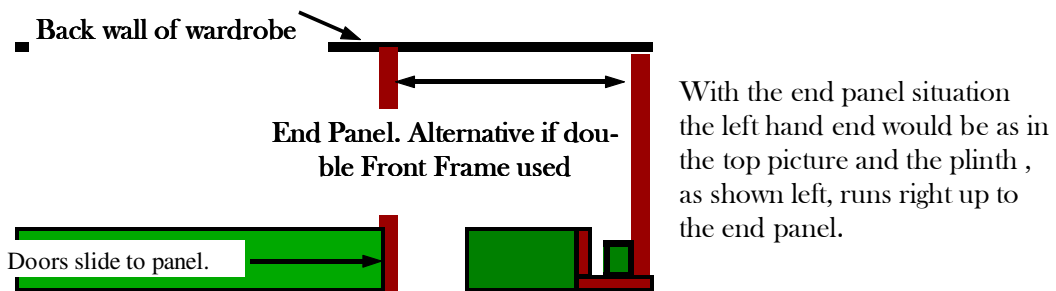

Superglide Wardrobes

**Front Frame detail; Plan View.
Wall to Wall situation.**

Wall to End Panel situation. Shown Right Hand.

Sloping Ceiling Solutions with a facing panel.

The front frame / end panel & Sloping ceiling packs, all shown above provide sensible solutions to building a wardrobe. Top is shown our Front Frame Pack, it is available in many of the door frame colours, provides a framework around the doors which enhances the general appearance and most of all dispenses with the business of cutting skirting board. The other two shown here are really variations on a theme.